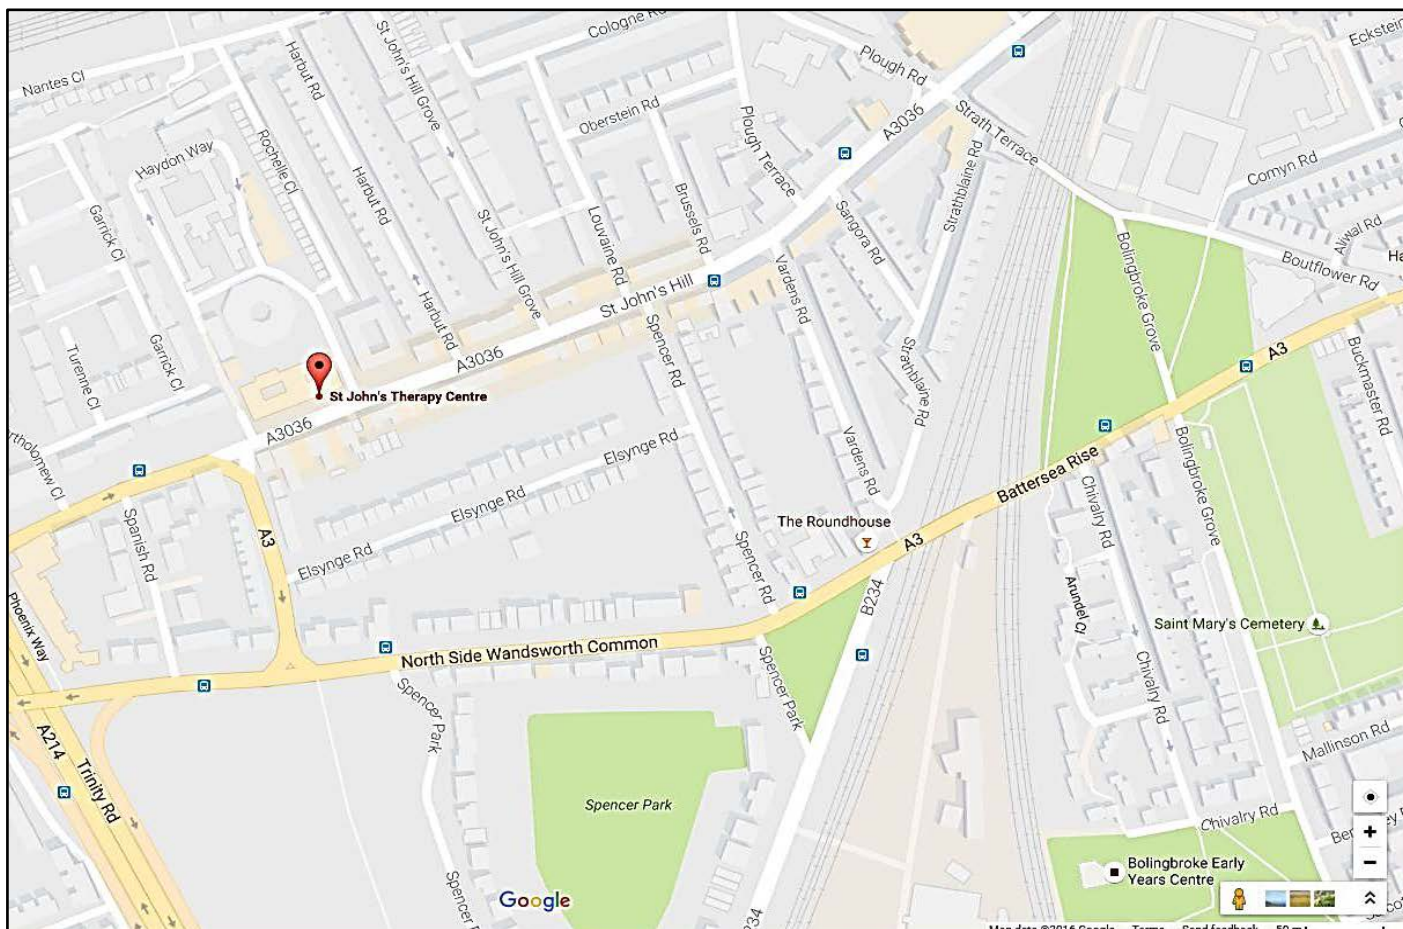

St John's Therapy Centre

162 St Johns Hill, London, SW11 1SW

t. 020 8812 5385

Bus	37, 39, 87, 156, 170, 219, 636 & 670 bring you to the St John's Therapy Centre
Train	Clapham Junction
Sat Nav	SW11 1SW
Parking Info	There is limited pay and display parking directly outside the centre on St John's Hill and adjacent roads.
Disabled Parking	There are a limited number of disabled parking bays in the dedicated car park behind St John's Therapy Centre